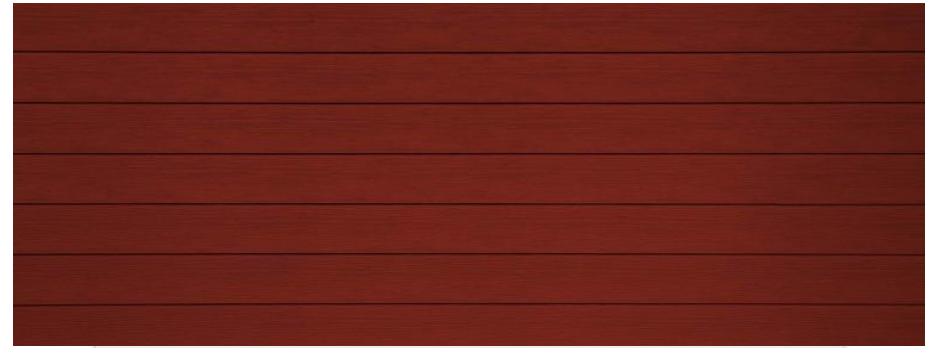

Duck-Matte™ Collection: Cedarwood
*Seamless Steel Siding, Soffit, Fascia,
Seamless Steel Gutters & Window/Door Trim*

Duck-Matte™ Collection: Classic Red
*Seamless Steel Siding, Soffit, Fascia,
Seamless Steel Gutters & Window/Door Trim*